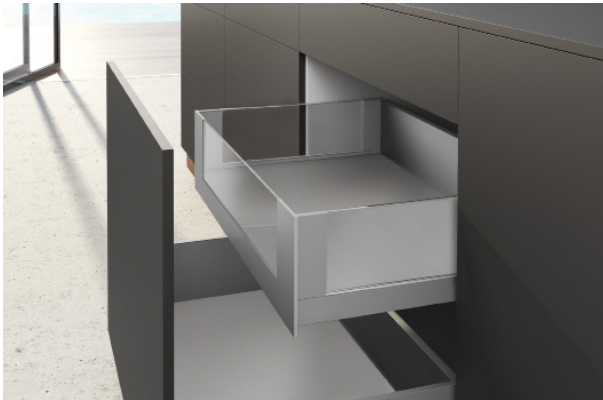

- ▶ Slimline, sleek 13 mm drawer side profile without visible openings
- ▶ Drawer side profiles straight on the inside and outside
- ▶ Highly customisable through inlays in glass or any chosen materials/looks
- ▶ Invisibly integrated vertical, lateral and tilt adjustment
- ▶ Suitable for use with Quadro YOU runner system
- ▶ Push to open - opening in response to a light push