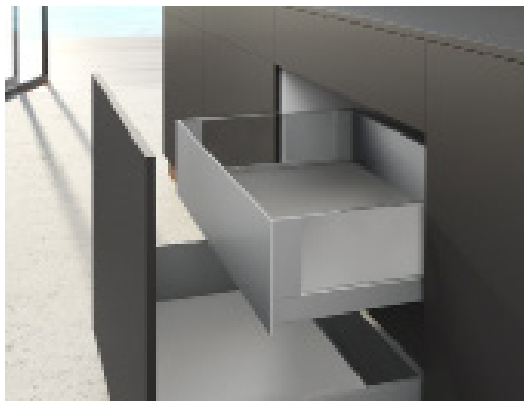

AvanTech YOU, full extension runner with Push to open

- Inlay internal pot-and-pan drawer, height 187 mm (space required 192 mm), load capacity M (30 kg)

- Slimline, sleek 13 mm drawer side profile without visible openings
- Drawer side profiles straight on the inside and outside
- Highly customisable through inlays in glass or any chosen materials/looks
- Invisibly integrated vertical, lateral and tilt adjustment
- Suitable for use with Quadro YOU runner system
- Push to open - opening in response to a light push

Specification

AvanTech YOU internal pot-and-pan drawer from Hettich, powder coated in:

- a) silver aluminium colour
- b) pure matt white
- c) metal pigmented anthracite

Finish of Inlay drawer side panel:

- a) clear glass
- b) customised

Closed internal front.

Drawer side profiles and drawer runners in nominal length and load class:

- a) 350 mm (space required 371 mm), 30 kg
- b) 400 mm (space required 421 mm), 30 kg
- c) 450 mm (space required 471 mm), 30 kg
- d) 500 mm (space required 521 mm), 30 kg
- e) 550 mm (space required 571 mm), 30 kg
- f) 600 mm (space required 621 mm), 30 kg

Load capacity 30 kg to EN 15338 Level 3.

Integrated opening system. Integrated vertical, lateral and tilt adjustment

Optional features

- Adapter for 10 mm fronts
- Interior organisation
- Push to open Synchronisation

Further information: www.hettich.com