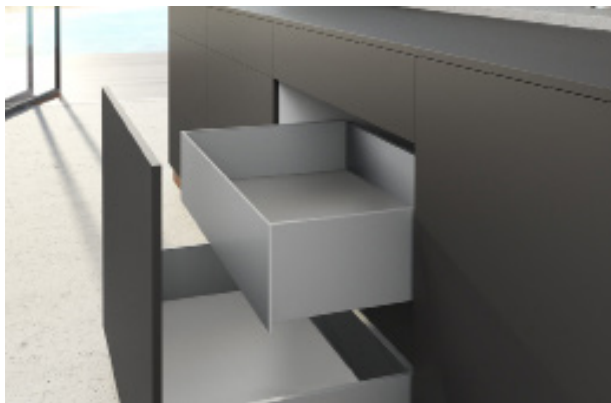

AvanTech YOU, full extension runner with Push to open

- Internal pot-and-pan drawer, height 187 mm (space required 192 mm), load capacity M (30 kg)

- Slimline, sleek 13 mm drawer side profile without visible openings
- Drawer side profiles straight on the inside and outside
- Highly customisable through designer profiles or DesignCapes in various colours
- Invisibly integrated vertical, lateral and tilt adjustment
- Suitable for use with Quadro YOU runner system
- Push to open - opening in response to a light push

Specification

AvanTech YOU internal pot-and-pan drawer from Hettich, powder coated in:

- a) silver aluminium colour
- b) pure matt white
- c) metal pigmented anthracite

Finish of designer elements:

- a) Designer profile on top of drawer side in drawer side colour or accent colour (aluminium, stainless steel, chrome, oak, walnut)
- b) DesignCape on top of drawer side/outer side in anodised aluminium or stainless steel look

Closed internal front.

Drawer side profiles and drawer runners in nominal length and load class:

- a) 270 mm (space required 291 mm), 30 kg
- b) 300 mm (space required 321 mm), 30 kg
- c) 350 mm (space required 371 mm), 30 kg
- d) 400 mm (space required 421 mm), 30 kg
- e) 450 mm (space required 471 mm), 30 kg
- f) 500 mm (space required 521 mm), 30 kg
- g) 550 mm (space required 571 mm), 30 kg
- h) 600 mm (space required 621 mm), 30 kg

Load capacity 30 kg to EN 15338 Level 3.

Integrated opening system. Integrated vertical, lateral and tilt adjustment

Optional features

- Adapter for 10 mm fronts
- Interior organisation
- Push to open synchronisation

Further information: www.hettich.com