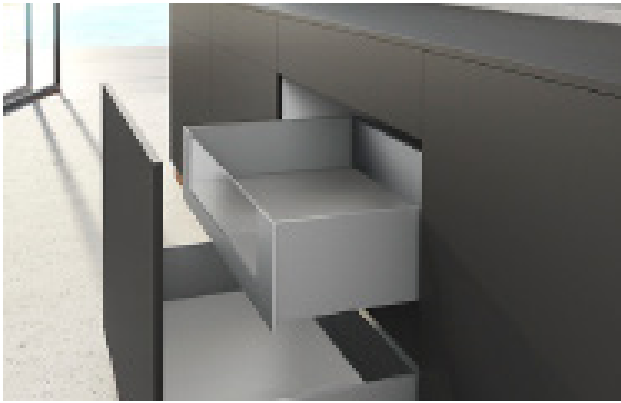

- ▶ Slimline, sleek 13 mm drawer side profile without visible openings
- ▶ Drawer side profiles straight on the inside and outside
- ▶ Highly customisable through designer profiles or DesignCapes in various colours
- ▶ Invisibly integrated vertical, lateral and tilt adjustment
- ▶ Suitable for use with Quadro YOU runner system
- ▶ Push to open - opening in response to a light push