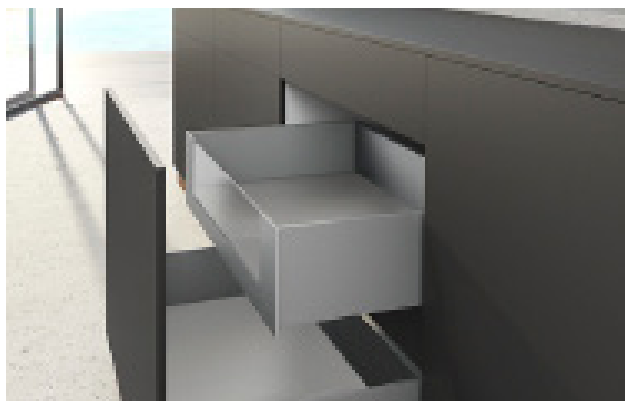

AvanTech YOU, full extension runner with Push to open Silent

- Internal pot-and-pan drawer with customisable front, height 187 mm (space required 192 mm), Load capacity XS (10 kg) / M (30 kg) / L (40 kg) / XL (70 kg)

- Slimline, sleek 13 mm drawer side profile without visible openings
- Drawer side profiles straight on the inside and outside
- Highly customisable through designer profiles or DesignCapes in various colours
- Invisibly integrated vertical, lateral and tilt adjustment
- Suitable for use with Actro YOU or Quadro YOU runner system
- Actro YOU drawer runner with integrated synchronisation, gentle and strong
- Push to open Silent - opening in response to a light push, silent and soft closing

Specification

AvanTech YOU internal pot-and-pan drawer from Hettich, powder coated in:

- a) silver aluminium colour
- b) pure matt white
- c) metal pigmented anthracite

Finish of designer elements:

- a) Designer profile on top of drawer side in drawer side colour or accent colour (aluminium, stainless steel, chrome, oak, walnut)
- b) DesignCape on top of drawer side/outer side in anodised aluminium or stainless steel look

Finish of customisable internal front in half height or full height:

- a) clear glass
- b) customised

Drawer side profiles and drawer runners in nominal length and load class:

- a) 270 mm (space required 291 mm), 10 kg / 30 kg / 40 kg
- b) 300 mm (space required 321 mm), 10 kg / 30 kg / 40 kg
- c) 350 mm (space required 371 mm), 10 kg / 30 kg / 40 kg
- d) 400 mm (space required 421 mm), 30 kg / 40 kg
- e) 450 mm (space required 471 mm), 30 kg / 40 kg / 70 kg
- f) 500 mm (space required 521 mm), 30 kg / 40 kg / 70 kg
- g) 550 mm (space required 571 mm), 30 kg / 40 kg / 70 kg
- h) 600 mm (space required 621 mm), 30 kg / 40 kg / 70 kg
- i) 650 mm (space required 671 mm), 70 kg

Load capacity 10/30/40/70 kg to EN 15338 Level 3.

Integrated opening system with soft closing. Integrated vertical, lateral and tilt adjustment

Optional features

- Adapter for 10 mm fronts
- Interior organisation
- Push to open Silent synchronisation

Further information: www.hettich.com