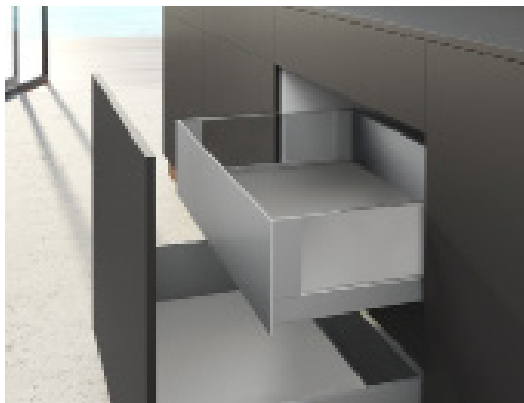

AvanTech YOU, full extension runner with Push to open Silent

- Inlay internal pot-and-pan drawer, height 187 mm (space required 192 mm), Load capacity XS (10 kg) / M (30 kg) / L (40 kg) / XL (70 kg)

- Slimline, sleek 13 mm drawer side profile without visible openings
- Drawer side profiles straight on the inside and outside
- Highly customisable through inlays in glass or any chosen materials/looks
- Invisibly integrated vertical, lateral and tilt adjustment
- Suitable for use with Actro YOU or Quadro YOU runner system
- Actro YOU drawer runner with integrated synchronisation, gentle and strong
- Push to open Silent - opening in response to a light push, silent and soft closing

Specification

AvanTech YOU internal pot-and-pan drawer from Hettich, powder coated in:

- a) silver aluminium colour
- b) pure matt white
- c) metal pigmented anthracite

Finish of Inlay drawer side panel:

- a) clear glass
- b) customised

Closed internal front.

Drawer side profiles and drawer runners in nominal length and load class:

- a) 350 mm (space required 371 mm), 10 kg / 30 kg / 40 kg
- b) 400 mm (space required 421 mm), 30 kg / 40 kg
- c) 450 mm (space required 471 mm), 30 kg / 40 kg / 70 kg
- d) 500 mm (space required 521 mm), 30 kg / 40 kg / 70 kg
- e) 550 mm (space required 571 mm), 30 kg / 40 kg / 70 kg
- h) 600 mm (space required 621 mm), 30 kg / 40 kg / 70 kg
- g) 650 mm (space required 671 mm), 70 kg

Load capacity 10/30/40/70 kg to EN 15338 Level 3.

Integrated opening system with soft closing. Integrated vertical, lateral and tilt adjustment

Optional features

- Adapter for 10 mm fronts
- Interior organisation
- Push to open Silent synchronisation

Further information: www.hettich.com