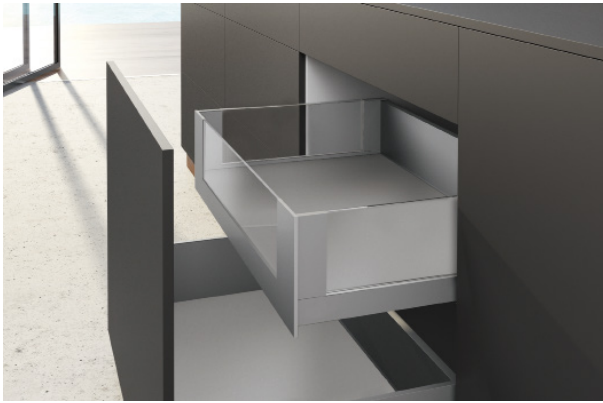

- ▶ Slimline, sleek 13 mm drawer side profile without visible openings
- ▶ Drawer side profiles straight on the inside and outside
- ▶ Highly customisable through inlays in glass or any chosen materials/looks
- ▶ Invisibly integrated vertical, lateral and tilt adjustment
- ▶ Suitable for use with Actro YOU or Quadro YOU runner system
- ▶ Actro YOU drawer runner with integrated synchronisation, gentle and strong
- ▶ Silent System - integrated soft closing for quiet and gentle closure