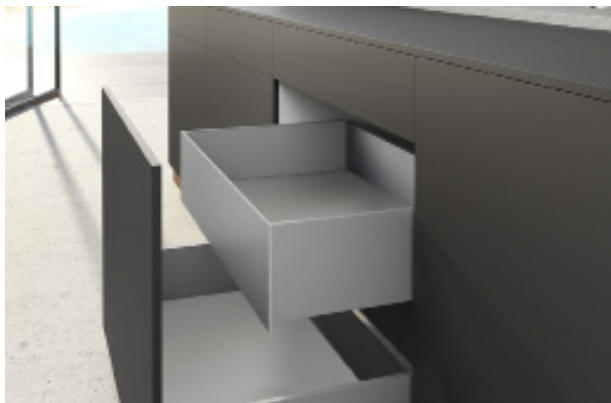

AvanTech YOU, full extension runner with Push to open Silent

- Internal pot-and-pan drawer, height 187 mm (space required 192 mm), Load capacity XS (10 kg) / M (30 kg) / L (40 kg) / XL (70 kg)

- Slimline, sleek 13 mm drawer side profile without visible openings
- Drawer side profiles straight on the inside and outside
- Highly customisable through designer profiles or DesignCapes in various colours
- Invisibly integrated vertical, lateral and tilt adjustment
- Suitable for use with Actro YOU or Quadro YOU runner system
- Actro YOU drawer runner with integrated synchronisation, gentle and strong
- Push to open Silent - opening in response to a light push, silent and soft closing

Specification

AvanTech YOU internal pot-and-pan drawer from Hettich, powder coated in:

- a) silver aluminium colour
- b) pure matt white
- c) metal pigmented anthracite

Finish of designer elements:

- a) Designer profile on top of drawer side in drawer side colour or accent colour (aluminium, stainless steel, chrome, oak, walnut)
- b) DesignCape on top of drawer side/outer side in anodised aluminium or stainless steel look

Closed internal front.

Drawer side profiles and drawer runners in nominal length and load class:

- a) 270 mm (space required 291 mm), 10 kg / 30 kg / 40 kg
- b) 300 mm (space required 321 mm), 10 kg / 30 kg / 40 kg
- c) 350 mm (space required 371 mm), 10 kg / 30 kg / 40 kg
- d) 400 mm (space required 421 mm), 30 kg / 40 kg
- e) 450 mm (space required 471 mm), 30 kg / 40 kg / 70 kg
- f) 500 mm (space required 521 mm), 30 kg / 40 kg / 70 kg
- g) 550 mm (space required 571 mm), 30 kg / 40 kg / 70 kg
- h) 600 mm (space required 621 mm), 30 kg / 40 kg / 70 kg
- i) 650 mm (space required 671 mm), 70 kg

Load capacity 10/30/40/70 kg to EN 15338 Level 3.

Integrated opening system with soft closing. Integrated vertical, lateral and tilt adjustment

Optional features

- Adapter for 10 mm fronts
- Interior organisation
- Push to open Silent synchronisation

Further information: www.hettich.com